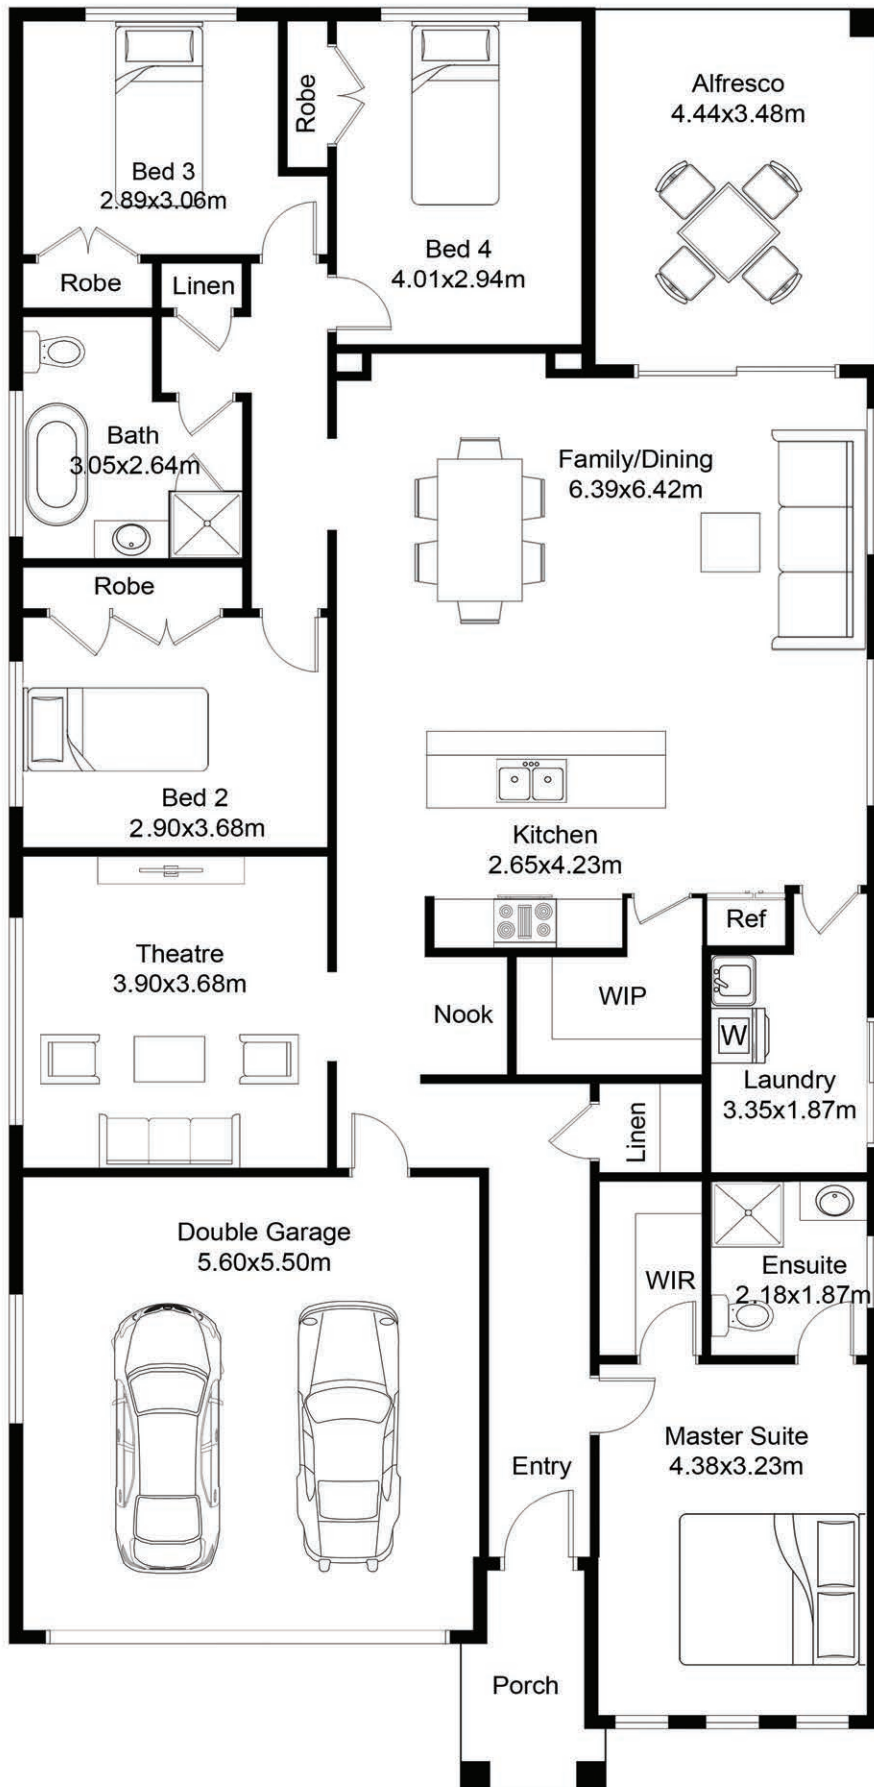

SINGLE STOREY | Pictured with the Mode Facade

		
4	2	2
224.60m ²		24sq

Suits 13m frontage	
L = 21.49m	W = 10.67m

	m ²
Ground Floor	171.74
Alfresco	15.45
Garage	33.58
Porch	3.83

Disclaimer: All photographs, facades, colour schemes, floor plans and dimensions are for illustrative purposes only and may vary slightly to the end product.

Disclaimer: All photographs, facades, colour schemes, floor plans and dimensions are for illustrative purposes only and may vary slightly to the end product.