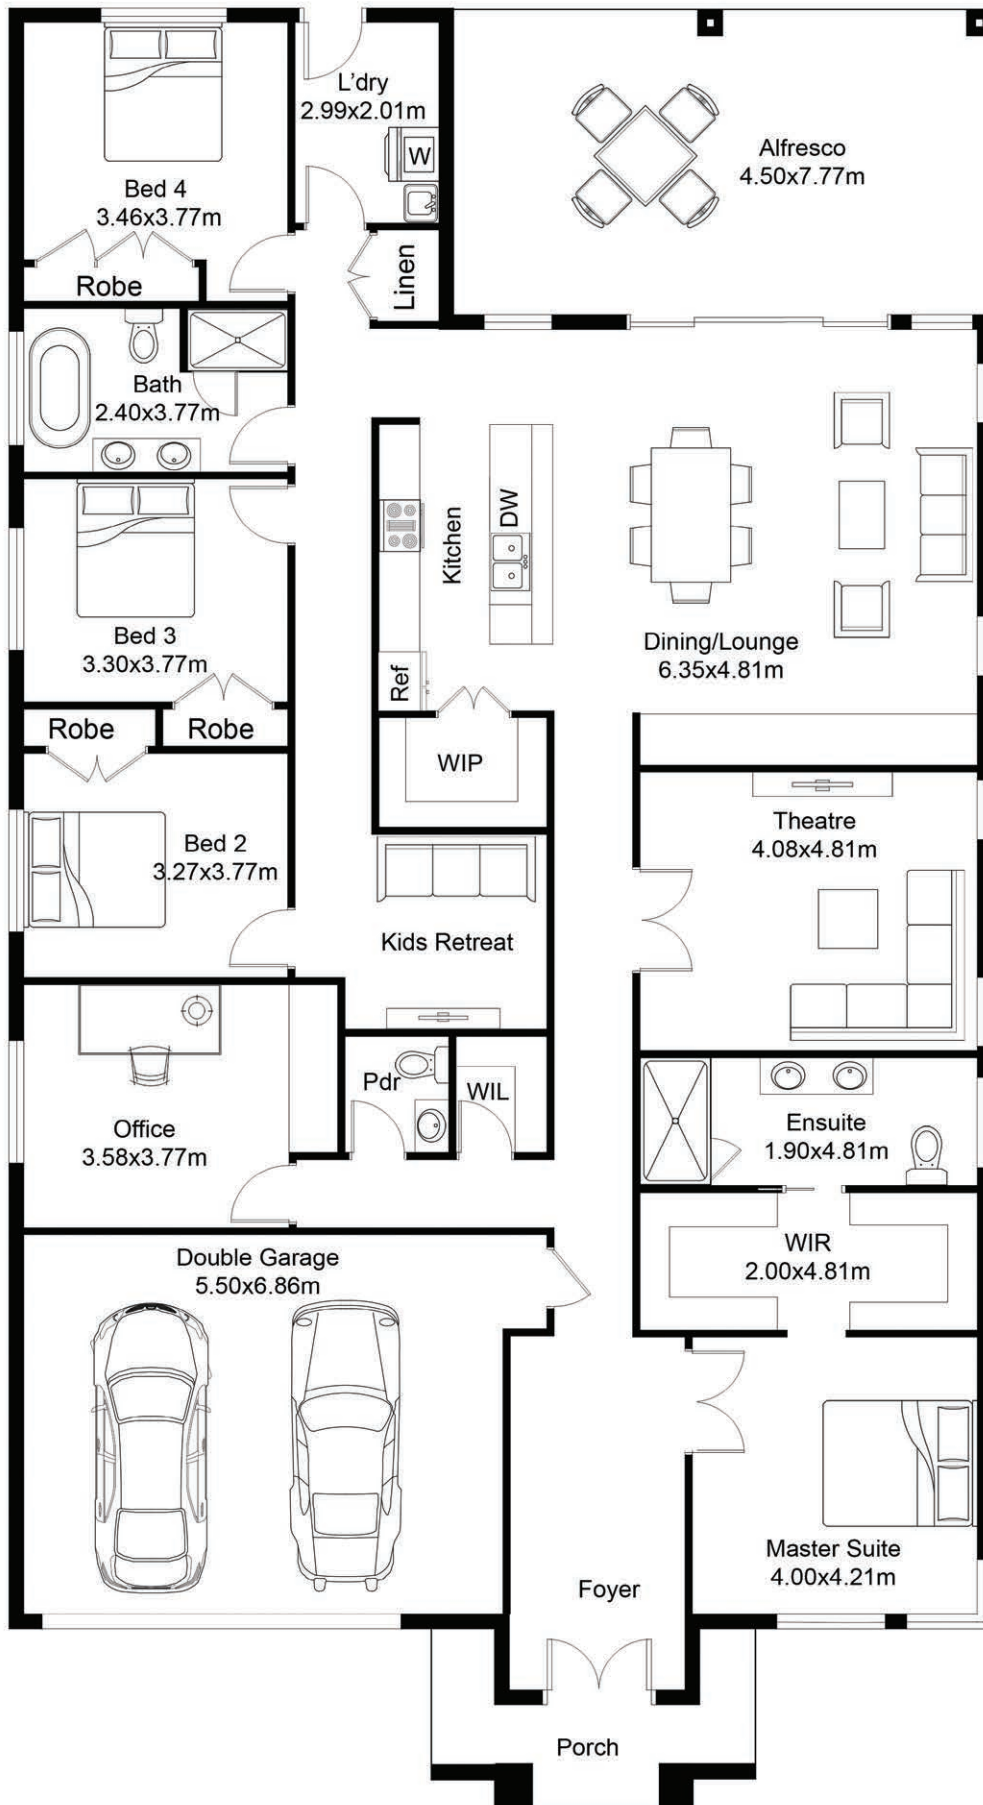

SINGLE STOREY | Pictured with the Governor Facade

		
4	2.5	2
345.07m ²		37sq

Suits 16m frontage	
L = 24.75m	W = 14.12m

	m ²
Ground Floor	260.82
Alfresco	34.96
Garage	41.53
Porch	7.76

Disclaimer: All photographs, facades, colour schemes, floor plans and dimensions are for illustrative purposes only and may vary slightly to the end product.

Disclaimer: All photographs, facades, colour schemes, floor plans and dimensions are for illustrative purposes only and may vary slightly to the end product.