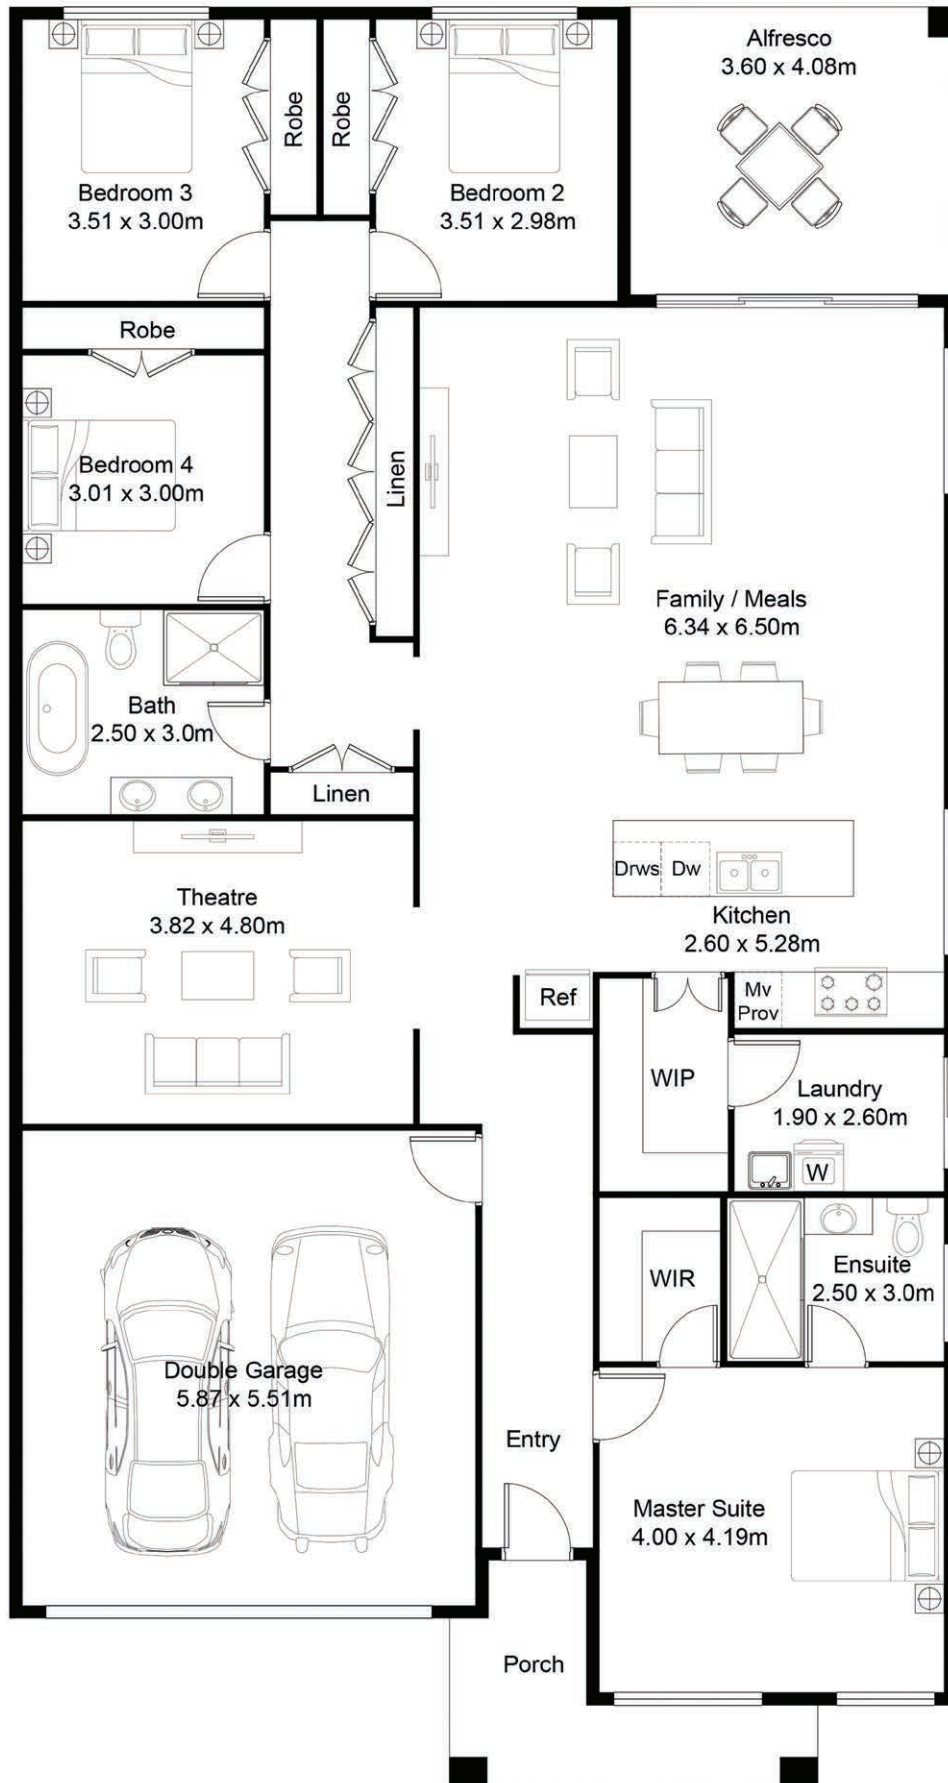

SINGLE STOREY | Pictured with the Vogue Facade

		
4	2	2
250.49m ²		26.5sq

Suits 14m frontage	
L = 21.24m	W = 11.87m

	m ²
Ground Floor	193.54
Alfresco	14.69
Garage	35.25
Porch	7.01

Disclaimer: All photographs, facades, colour schemes, floor plans and dimensions are for illustrative purposes only and may vary slightly to the end product.

Disclaimer: All photographs, facades, colour schemes, floor plans and dimensions are for illustrative purposes only and may vary slightly to the end product.